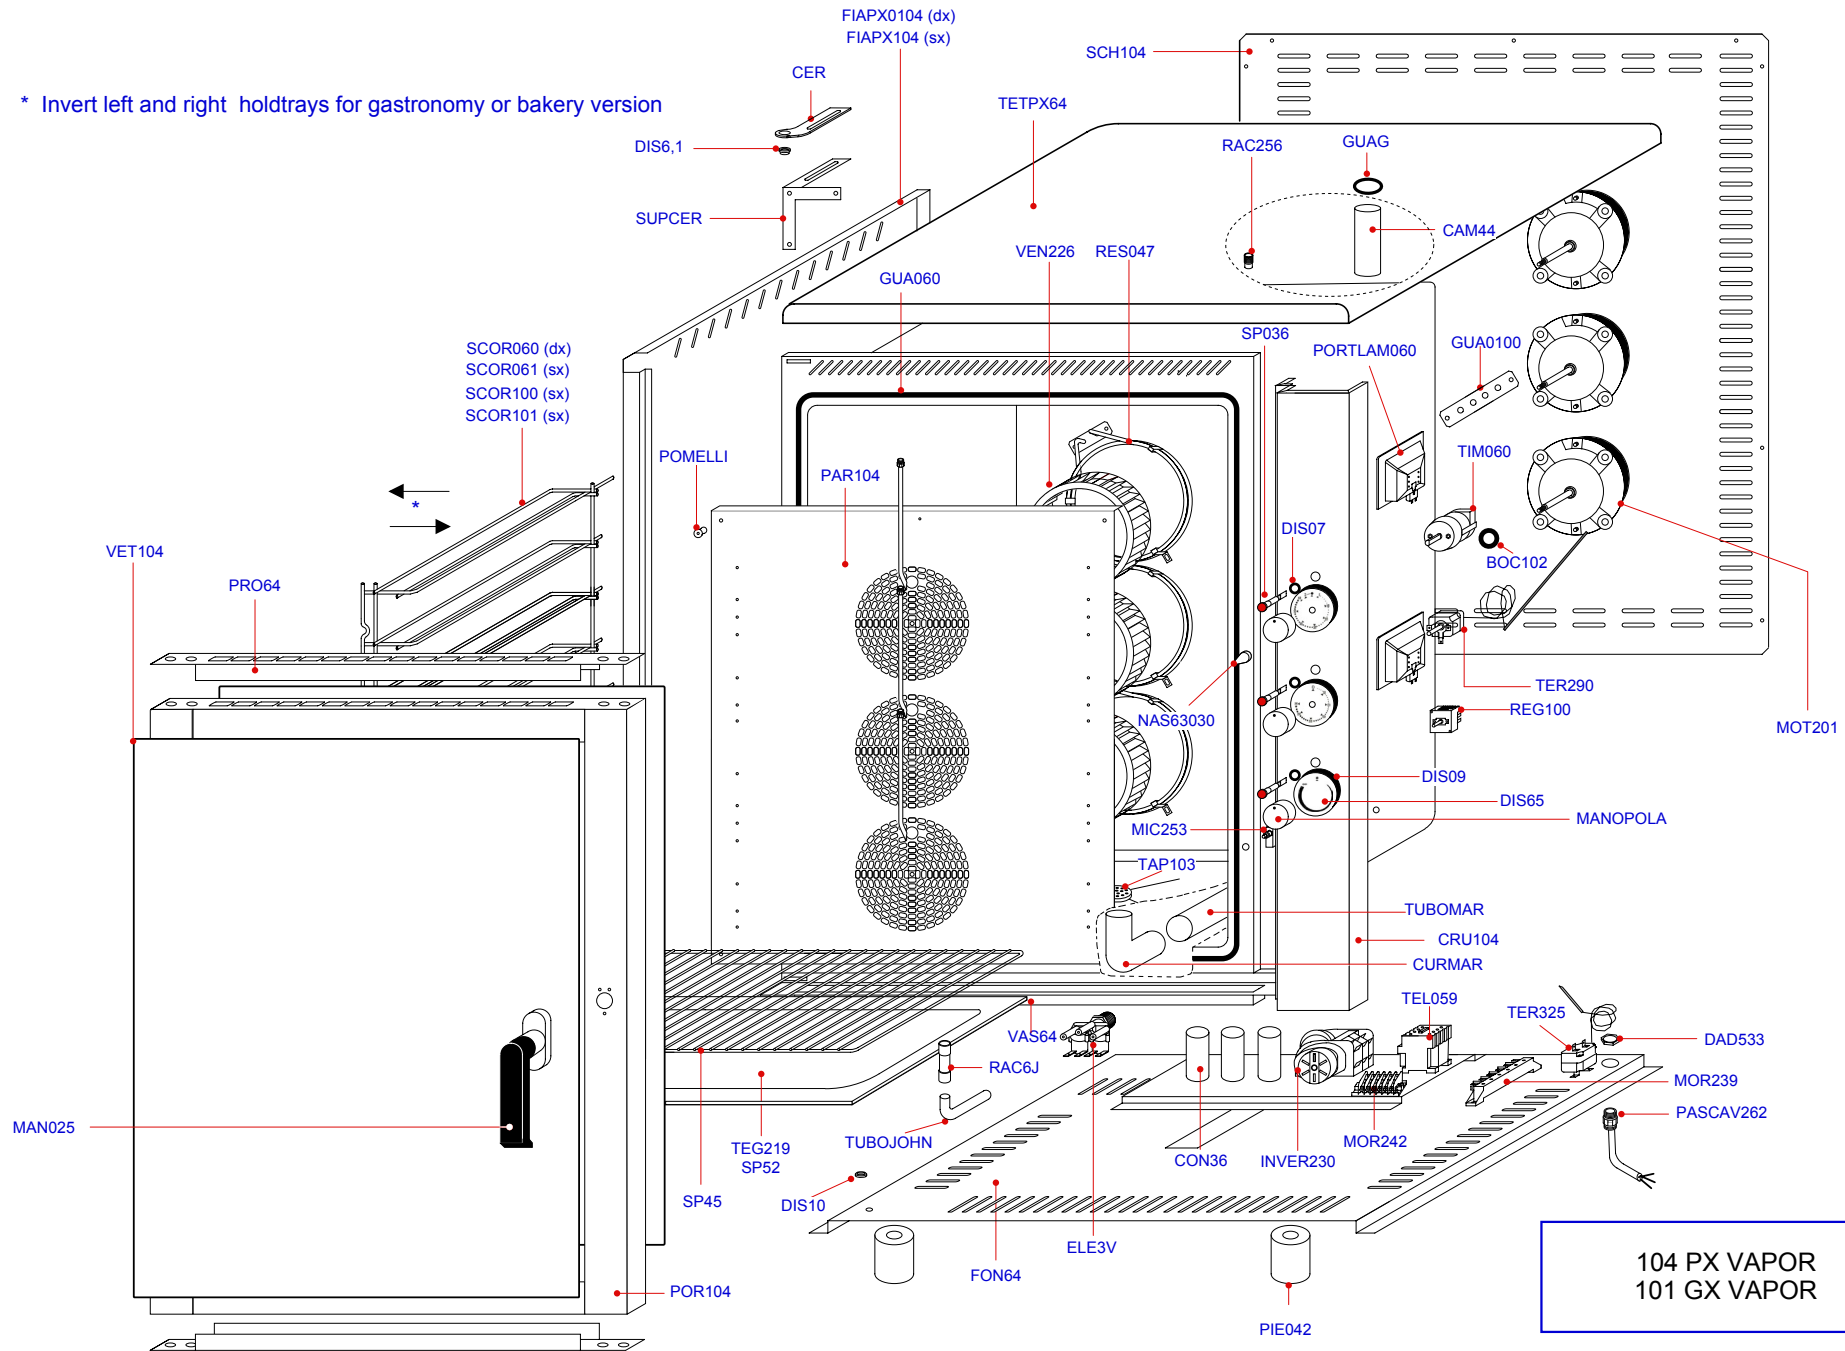

# SPARE PARTS PRICE LIST 2006

**104 PX VAPOR**  
**101 GX VAPOR**

The "Seal of Control" applied on Garbin Ovens  
is the proof of the test effected and guarantees the quality of our products

\* Invert left and right holdtrays for gastronomy or bakery version